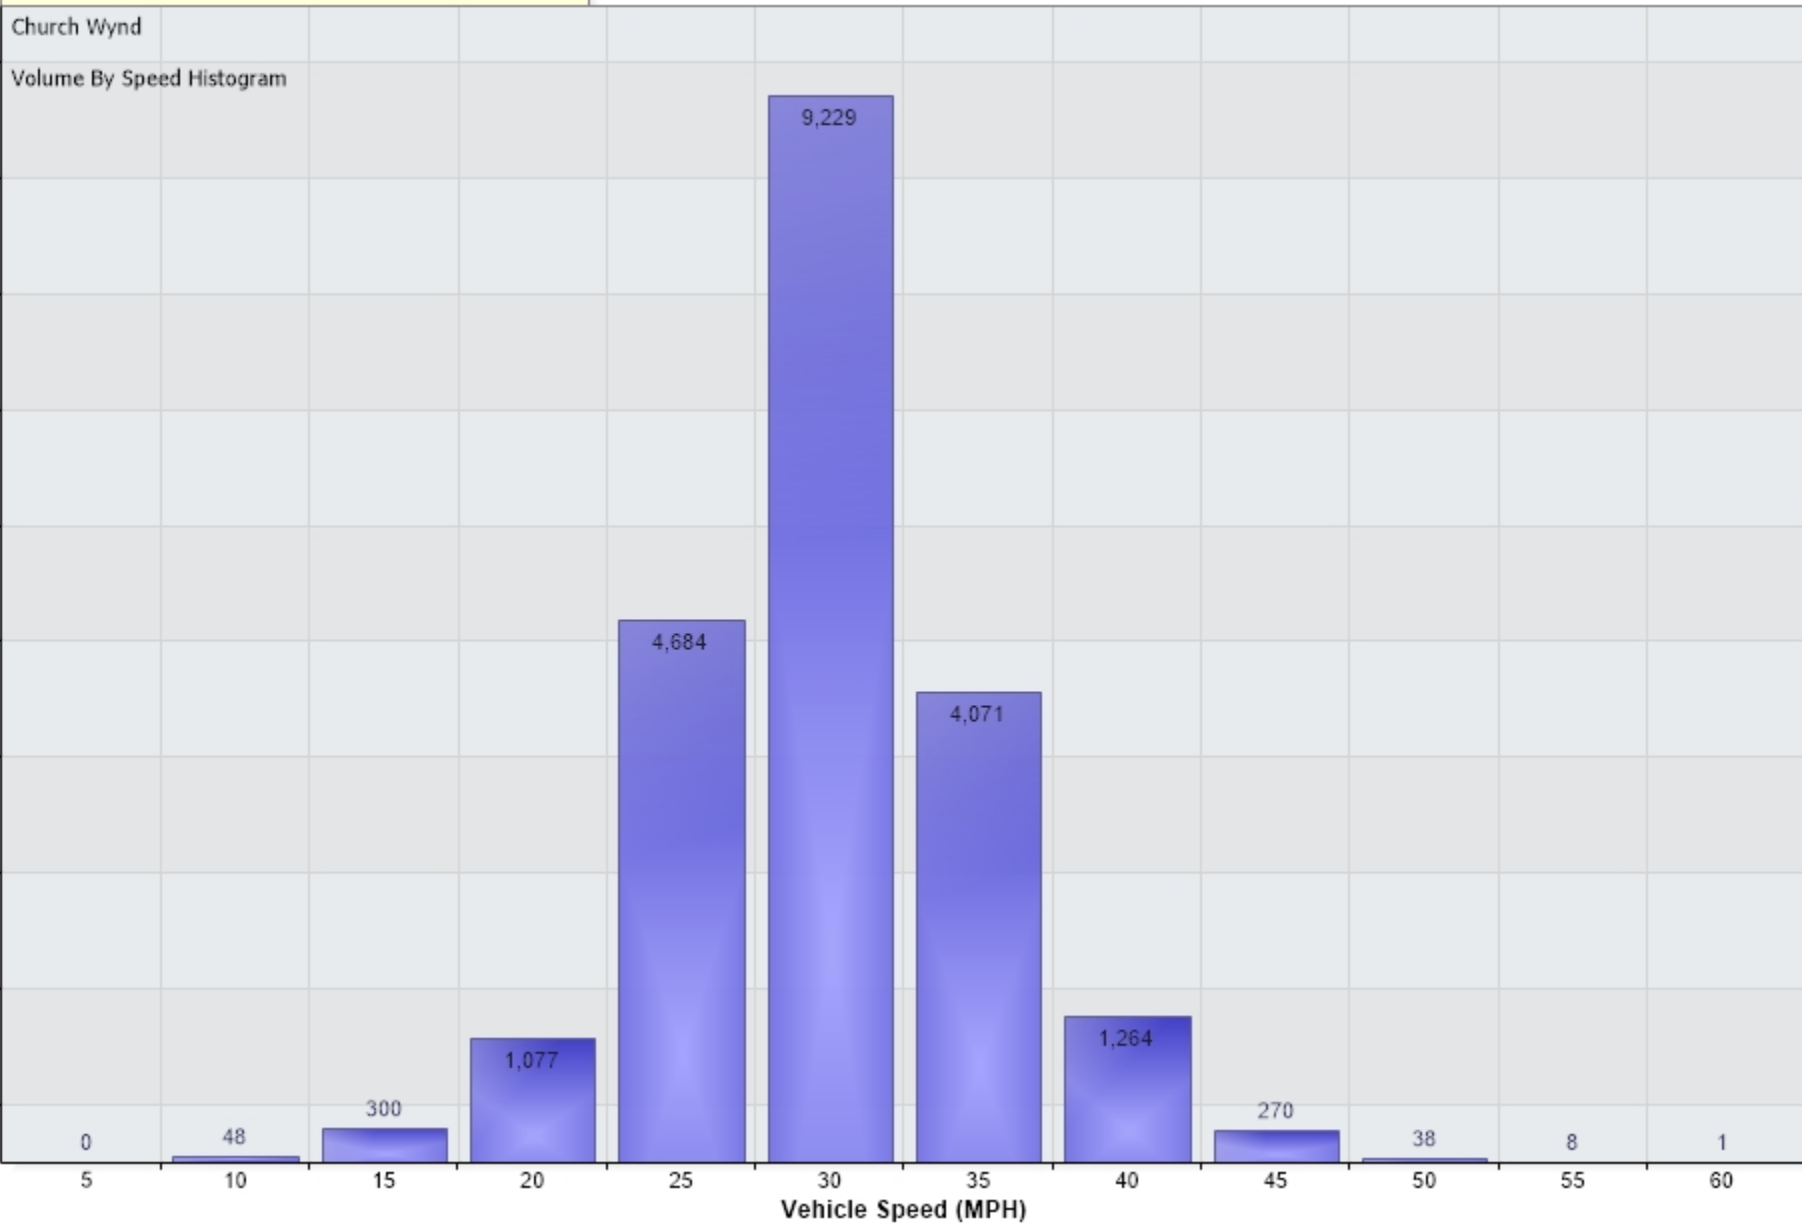

Vehicle Counts Vs. Speed [Church Wynd: Incoming]

20,990 Counts