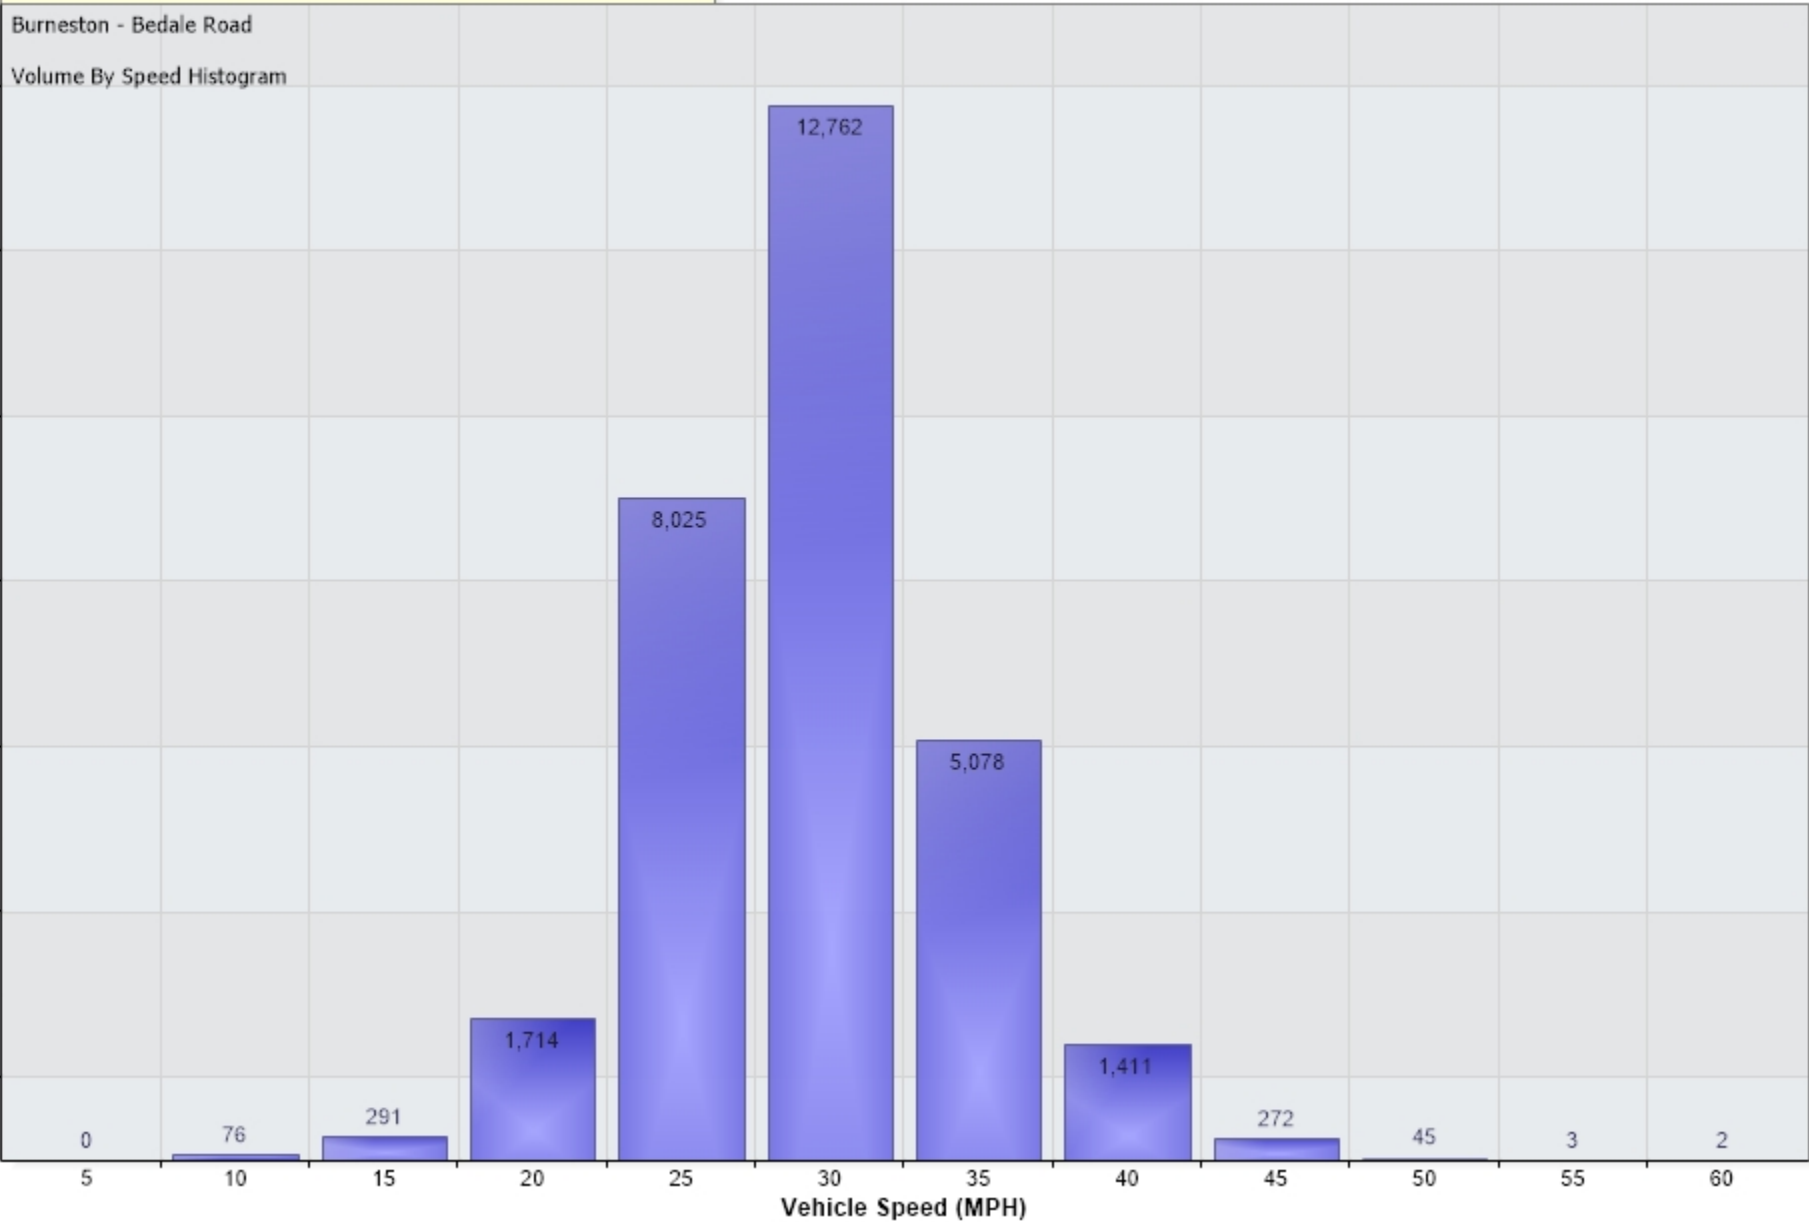

Vehicle Counts Vs. Speed [Burneston - Bedale Road: Incoming]

29,679 Counts