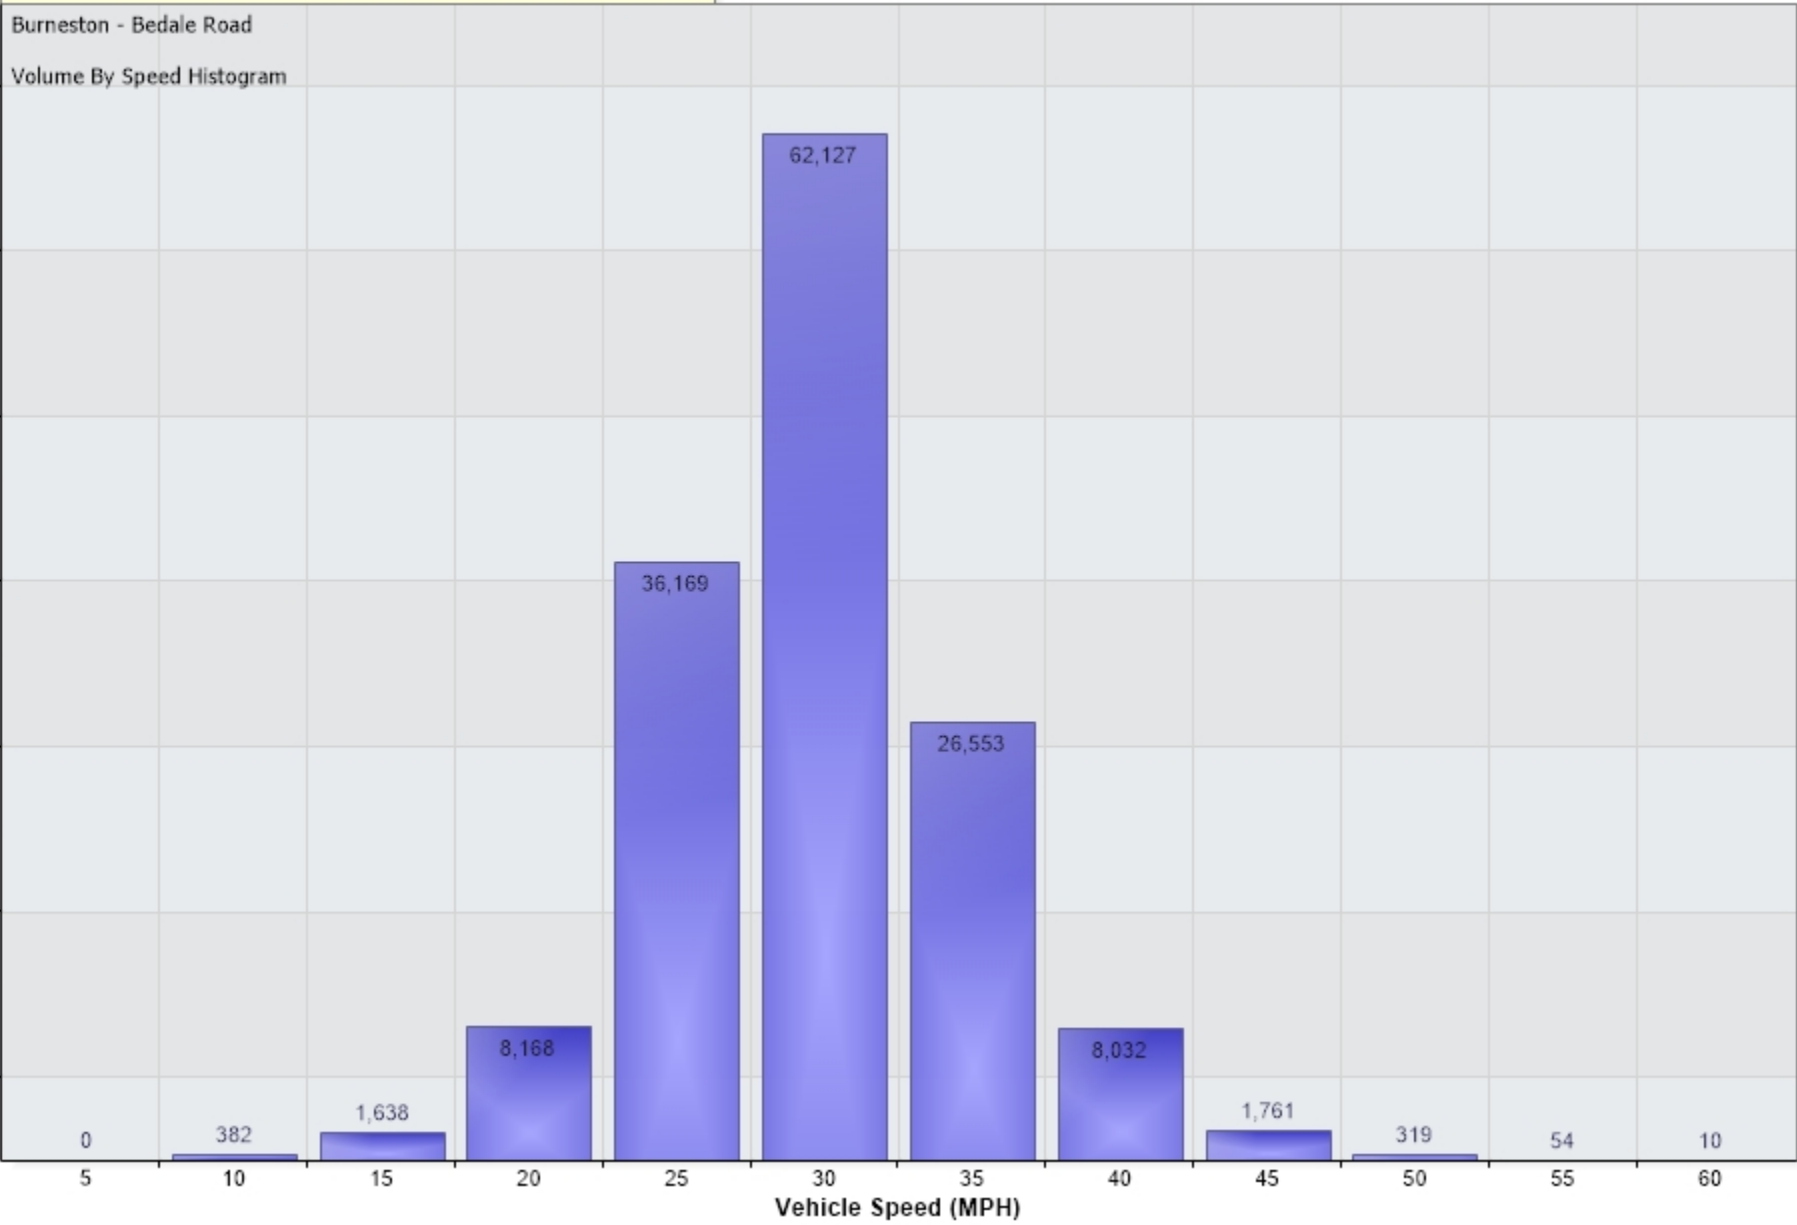

Vehicle Counts Vs. Speed [Burneston - Bedale Road: Incoming]

145,213 Counts