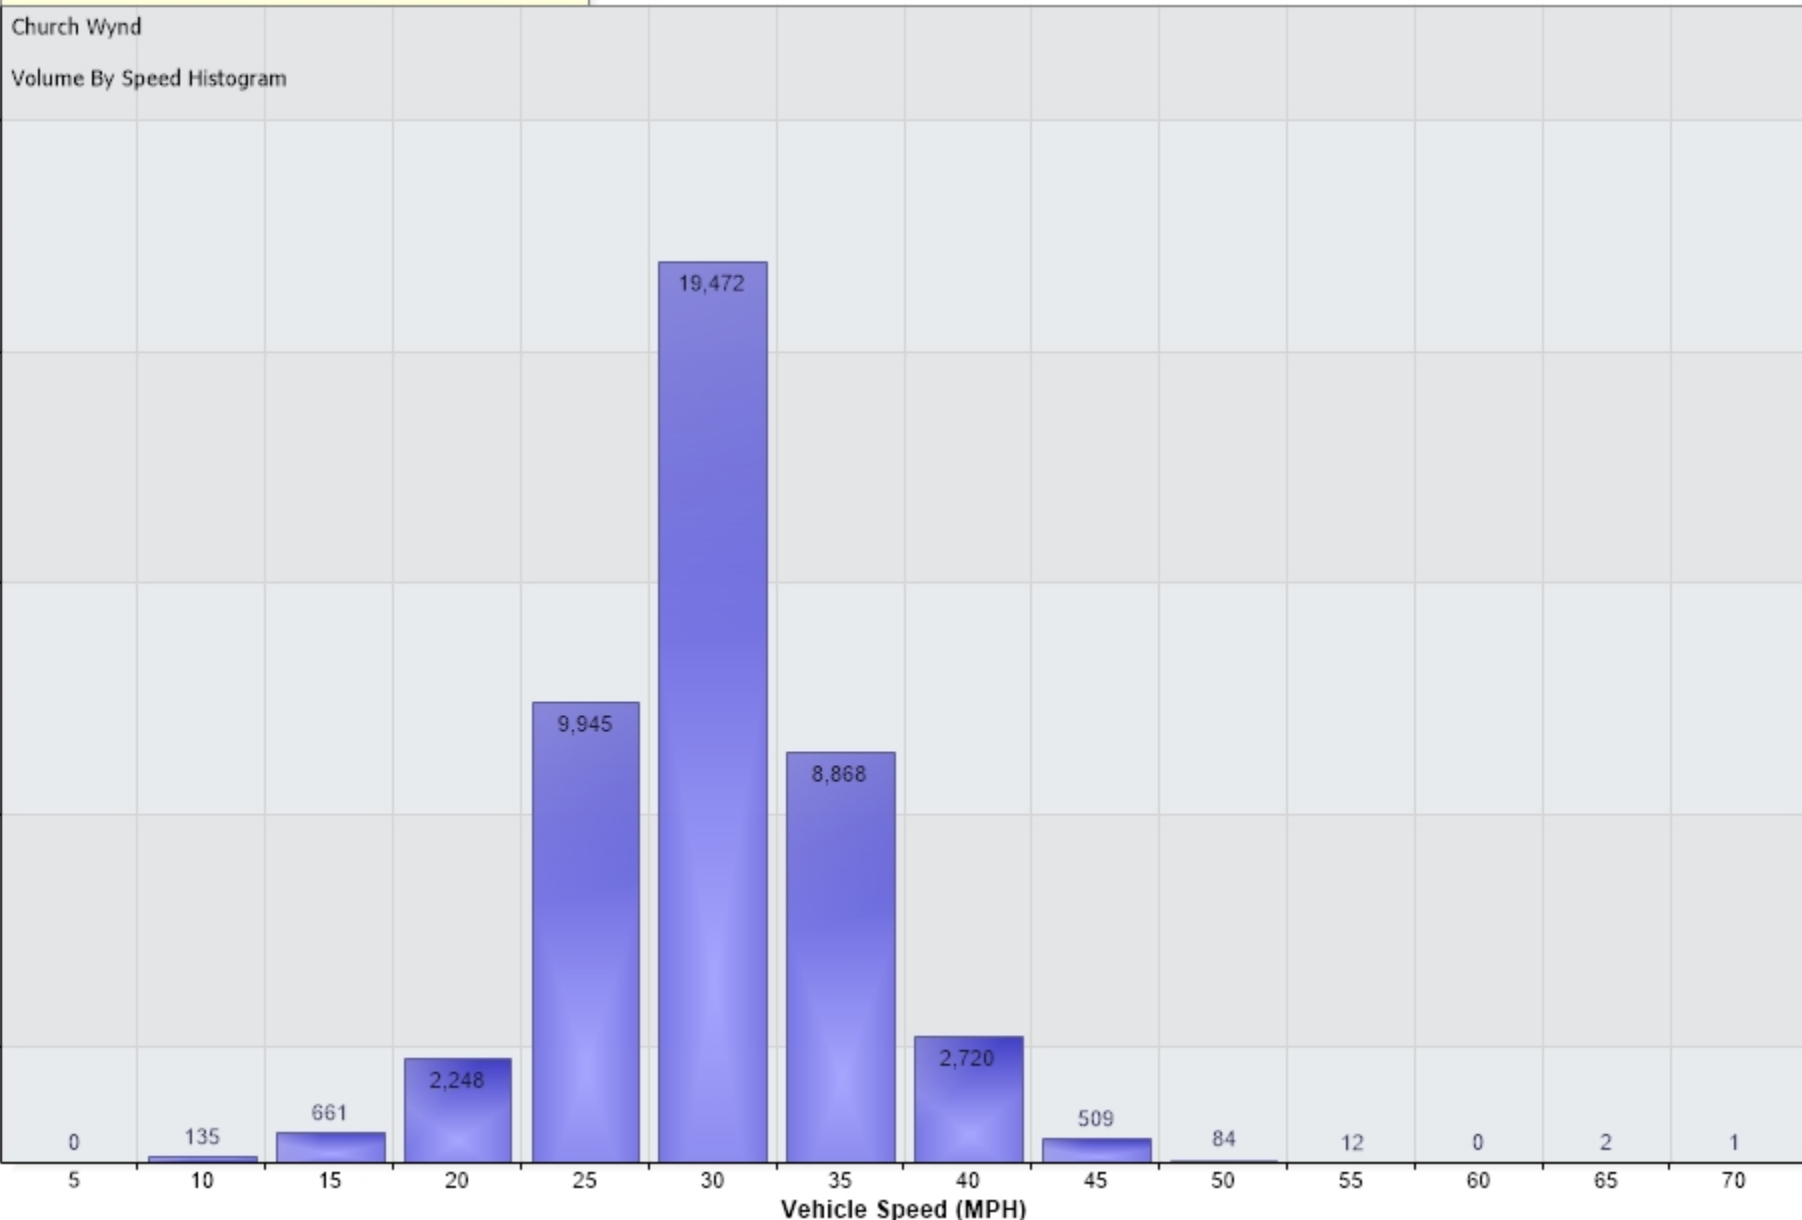

Vehicle Counts Vs. Speed [Church Wynd: Incoming]

44,657 Counts