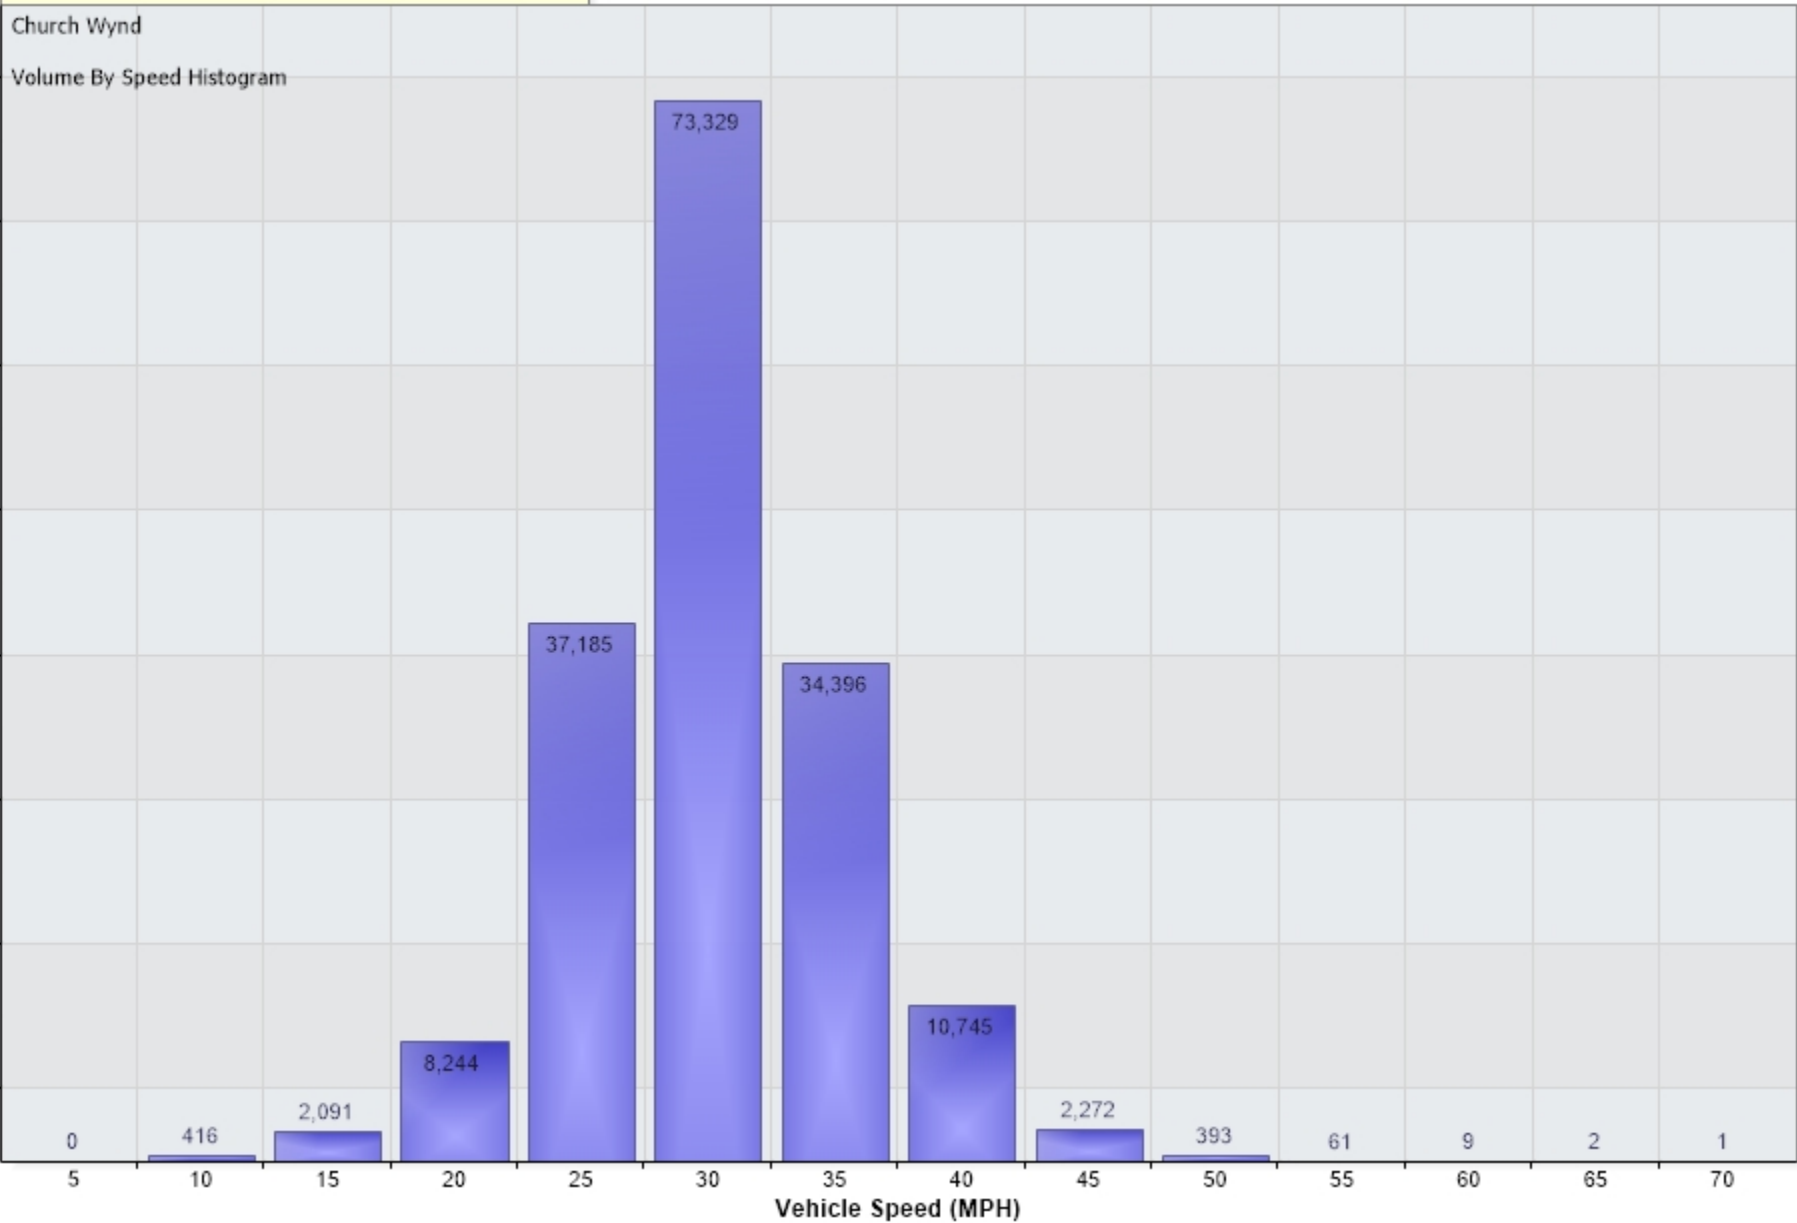

Vehicle Counts Vs. Speed [Church Wynd: Incoming]

169,144 Counts